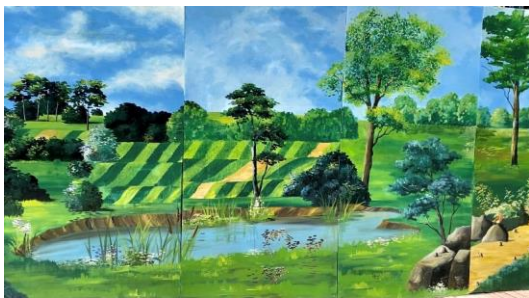

Good evening,

Thank you for signing up to receive updates about the redevelopment of Sheer House.

Say hello to West Byfleet's new botanical mural

If you have wandered down Station Approach this week, you will have noticed a big splash of colour has been added to the site. A colourful mural, which depicts West Byfleet's rich agricultural landscape and the village's botanical heritage, has now been affixed to the hoardings which enclose the site. Look closely at the 25m-long mural, and see if you can spot references to the village's aromatic legacy, rolling fields and some of the much-loved landmarks.

A group of talented students from Woking College worked closely with local artist, Nathalie Beauvillain Scott, to curate the artwork. The initiative allowed the students to explore their artistic flare, incorporating multi-generational references for the community to enjoy.